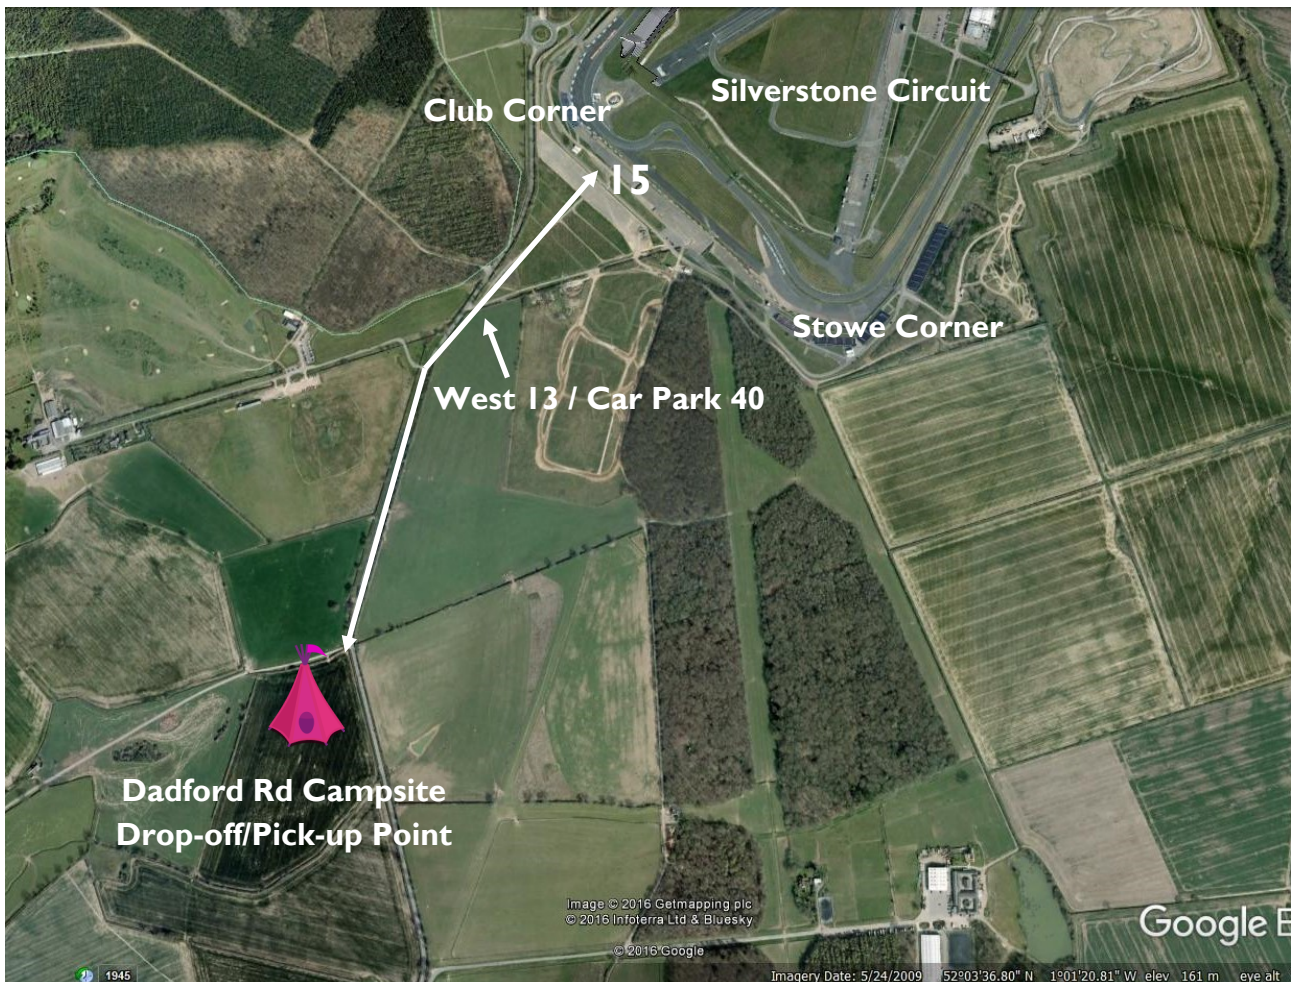

Arrangements for the Formula One British Grand Prix 2018

Turweston Aerodrome 4x4 Shuttle to Silverstone Circuit 6th to 8th July 2018

The Service

Cross-country shuttle service between Turweston Aerodrome and the Dadford Road Campsite close to Silverstone Circuit. We use a fleet of 4x4 vehicles to transport guests between the sites.

The Journey

The journey between Turweston Aerodrome and Dadford Road Campsite takes approximately 15 minutes and is mostly off-road.

Drop-Off and Pick-Up Point

Our drop-off and pick-up point is just inside the pedestrian entrance to Dadford Road Campsite (see tent), approximately 800 metres from pedestrian entrance 15 in car park 40. Circuit entry and exit is through gate 15.

(depart Turweston on a first-come, first-served basis , scheduled collection* from Circuit)

*subject to availability

Sunday 8am to 7pm

(departures and returns on a first-come, first-served basis throughout the day)

Arriving by Road

Head for the 4-storey brick and glass building (Turweston Tower) and follow signs / marshals for parking. .The shuttle departure and return point is at the Tower car park. **DO NOT** follow the signs for Park & Ride—this is a bus service.